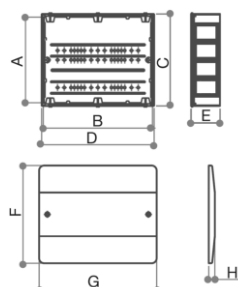

CF 477

Universal modular plastic cabinet with bottom, complete with plaster net, supports for simple modular manifolds, coplanar manifolds and distribution manifolds.